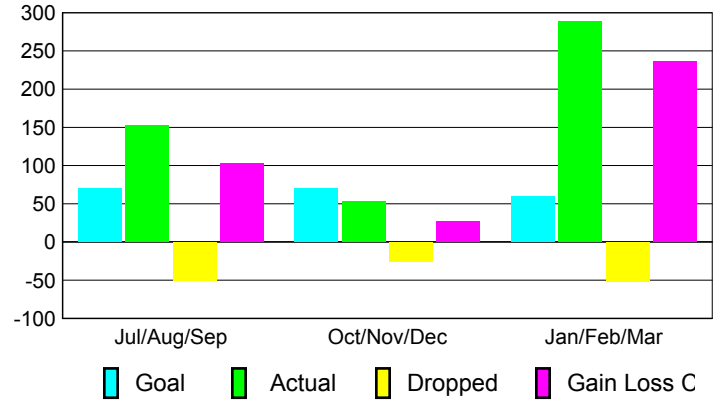

Membership Results 2008-2009

Goal, New, Dropped, Gain/Loss