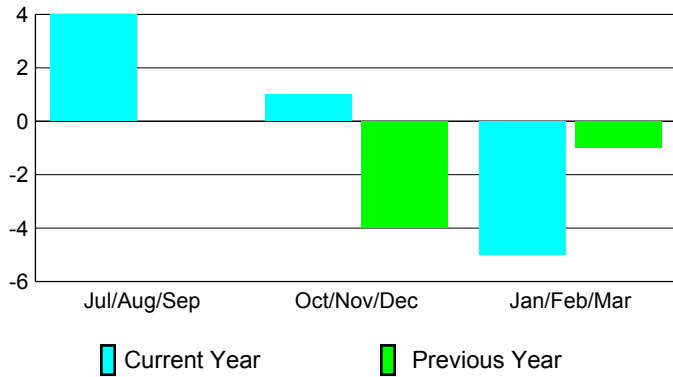

2008-2009 GMT Quarterly Report for District (or Undistricted) **District 323 G2**

GMT: **KAMLESH JAIN**

Location: **INDIA**

GMT CA: **6**

CLUBS

Club Results 2008-2009

Clubs 2007-2008

Month	New Club Goal	Actual New Clubs	Actual Dropped Clubs	Gain/Loss of Clubs	Gain/Loss of Clubs
Jul/Aug/Sep	2	4	0	4	0
Oct/Nov/Dec	2	1	0	1	-4
Jan/Feb/Mar	1	-5	0	-5	-1
Totals	5	0	0	0	-5

Club Results 2008-2009

Goal, New, Dropped, Gain/Loss

Comparison of Club Gain/Loss

Current Year Compared to the Previous Year

YTD Status Quo Clubs 2008-2009

Status Quo Clubs Compared to Status Quo Members

MEMBERSHIP