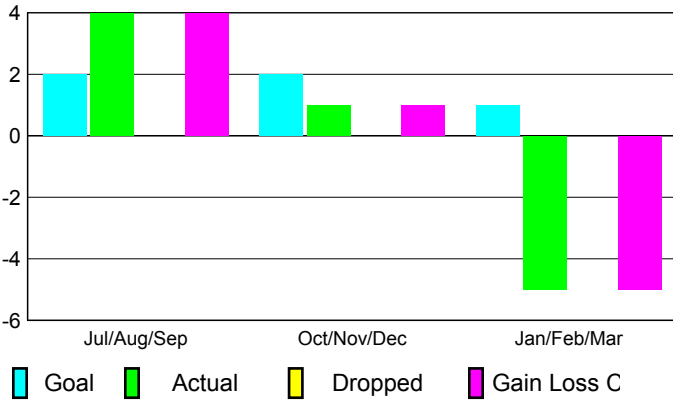

2008-2009 GMT Quarterly Report for District (or Undistricted) **District 323 G2**

GMT: **KAMLESH JAIN**

Location: **INDIA**

GMT CA: **6**

CLUBS

Club Results 2008-2009

Clubs 2007-2008

Month	New Club Goal	Actual New Clubs	Actual Dropped Clubs	Gain/Loss of Clubs	Gain/Loss of Clubs
Jul/Aug/Sep	2	4	0	4	0
Oct/Nov/Dec	2	1	0	1	-4
Jan/Feb/Mar	1	-5	0	-5	-1
Totals	5	0	0	0	-5

Club Results 2008-2009

Goal, New, Dropped, Gain/Loss

Comparison of Club Gain/Loss

Current Year Compared to the Previous Year

YTD Status Quo Clubs 2008-2009

Status Quo Clubs Compared to Status Quo Members

MEMBERSHIP

Membership Results 2008-2009

Membership 2007-2008

Month	Net Memb Goal	Actual New Memb	Actual Dropped Memb	Gain/Loss of Memb	Gain/Loss of Memb
Jul/Aug/Sep	70	153	-50	103	-20
Oct/Nov/Dec	70	53	-26	27	-55
Jan/Feb/Mar	60	288	-52	236	-15
Totals	200	494	-128	366	-90