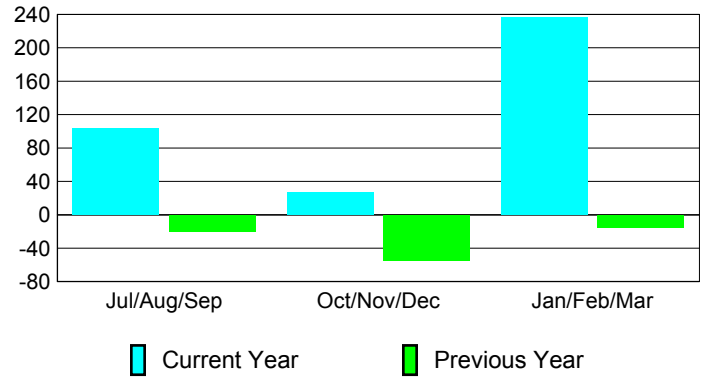

Membership Results 2008-2009

Membership 2007-2008

Month	Net Memb Goal	Actual New Memb	Actual Dropped Memb	Gain/Loss of Memb	Gain/Loss of Memb
Jul/Aug/Sep	70	153	-50	103	-20
Oct/Nov/Dec	70	53	-26	27	-55
Jan/Feb/Mar	60	288	-52	236	-15
Totals	200	494	-128	366	-90

Membership Results 2008-2009

Goal, New, Dropped, Gain/Loss

Comparison of Membership Gain/Loss

Current Year Compared to the Previous Year

Gender Comparison 2008-2009