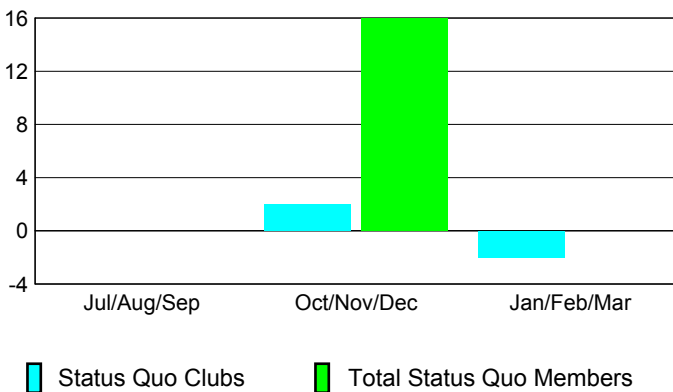

2008-2009 GMT Quarterly Report for District (or Undistricted) **District 323 G2**

GMT: **KAMLESH JAIN**

Location: **INDIA**

GMT CA: **6**

CLUBS

Club Results 2008-2009

Clubs 2007-2008

Month	New Club Goal	Actual New Clubs	Actual Dropped Clubs	Gain/Loss of Clubs	Gain/Loss of Clubs
Jul/Aug/Sep	2	4	0	4	0
Oct/Nov/Dec	2	1	0	1	-4
Jan/Feb/Mar	1	-5	0	-5	-1
Totals	5	0	0	0	-5

Club Results 2008-2009

Goal, New, Dropped, Gain/Loss

Comparison of Club Gain/Loss

Current Year Compared to the Previous Year

YTD Status Quo Clubs 2008-2009

Status Quo Clubs Compared to Status Quo Members

MEMBERSHIP

Membership Results 2008-2009

Membership 2007-2008

Month	Net Memb Goal	Actual New Memb	Actual Dropped Memb	Gain/Loss of Memb	Gain/Loss of Memb
Jul/Aug/Sep	70	153	-50	103	-20
Oct/Nov/Dec	70	53	-26	27	-55
Jan/Feb/Mar	60	288	-52	236	-15
Totals	200	494	-128	366	-90